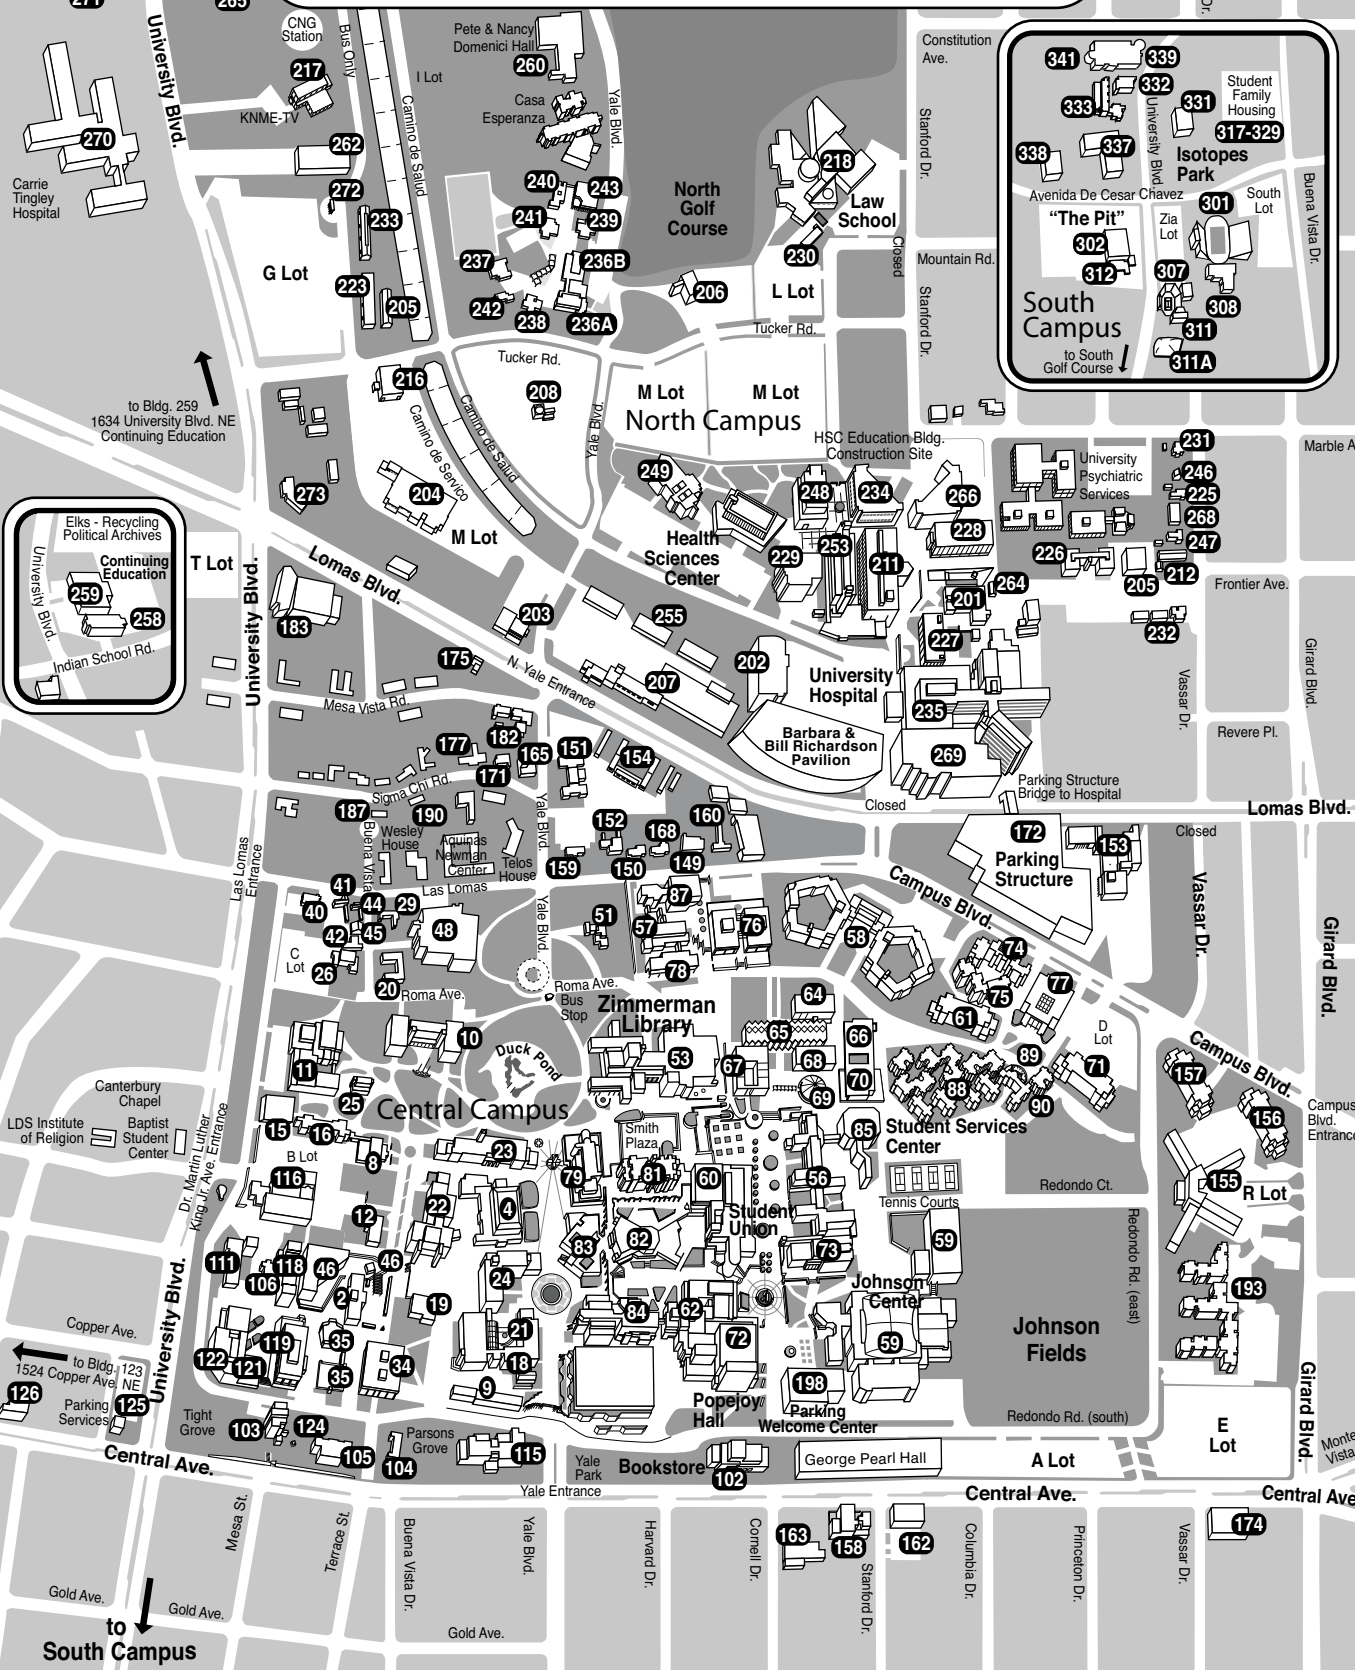

The University of New Mexico

General Campus Map for Visitors

Security Escort 277-2241

South Campus
to South Golf Course

- 300
- 301
- 302
- 303
- 304
- 305
- 306
- 307
- 308
- 309
- 310
- 311
- 311A

Isotopes Park
317-329

Student Family Housing
331

University Blvd
332

333

337

338

Avenida De Cesar Chavez

“The Pit”

Zia Lot

South Lot

Buena Vista Dr.

Elks - Recycling
Political Archives

Continuing Education

University Blvd

Indian School Rd.

258

259

Central Ave.

A
B
C
D
E
F
G
H
I
J

A
B
C
D
E
F
G
H
I
J

1 2 3 4 5 6 7 8

1 2 3 4 5 6 7 8